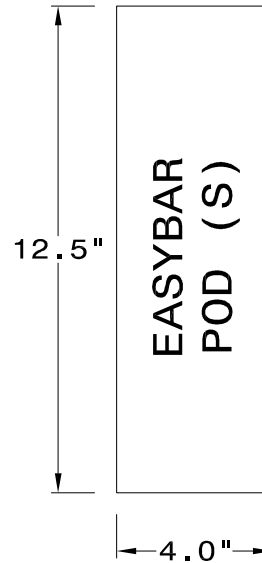

FRONT VIEW

TOP VIEW

SMALL POD

LARGE POD

ELECTRICAL REQUIREMENTS:

1X NEMA 5-15 OUTLET (ISOLATED GROUND)
115 VAC, PH1 15 AMP