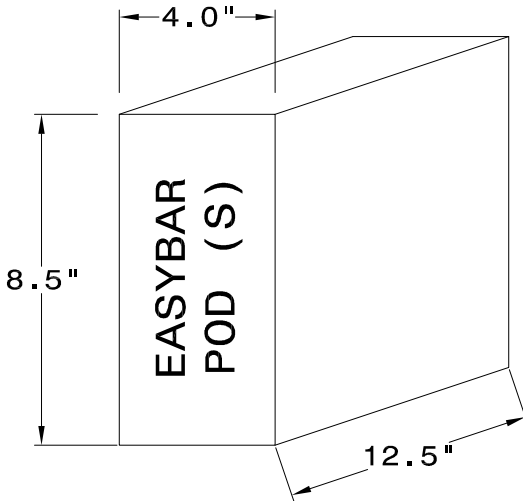

FRONT VIEW

TOP VIEW

SMALL POD

LARGE POD

ELECTRICAL REQUIREMENTS:

1X NEMA 5-15 OUTLET (ISOLATED GROUND)
115 VAC, PH1 15 AMP