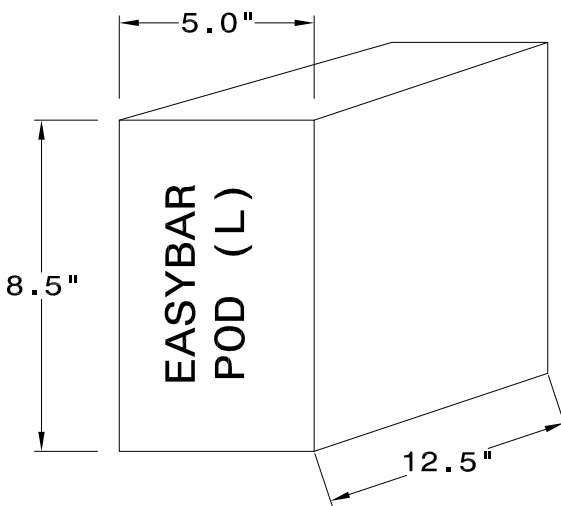

FRONT VIEW

TOP VIEW

SMALL POD

LARGE POD

ELECTRICAL REQUIREMENTS:

1X NEMA 5-15 OUTLET (ISOLATED GROUND)
115 VAC, PH1 15 AMP