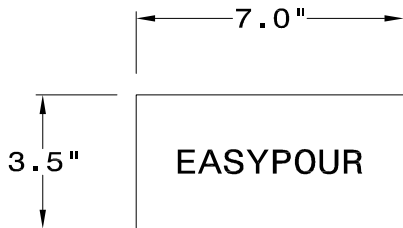

EASYPUR
RING/SPOUT BASED LIQUOR DISPENSING SYSTEM

FRONT VIEW

TOP VIEW